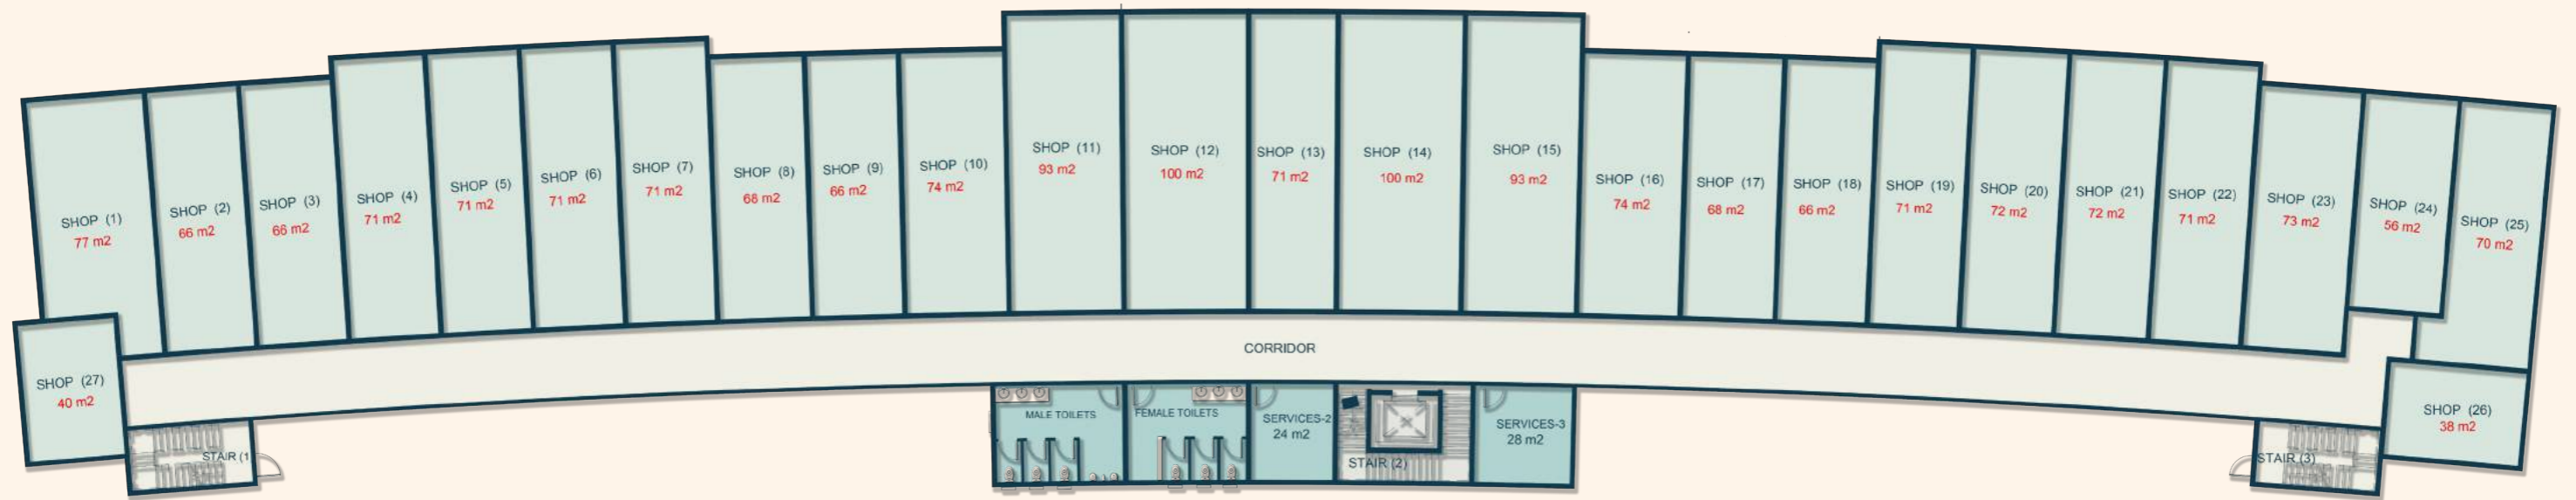

# TOWN GATE MALL (B) GROUND FLOOR PLAN

**TOWN GATE MALL (B)  
FIRST FLOOR PLAN**