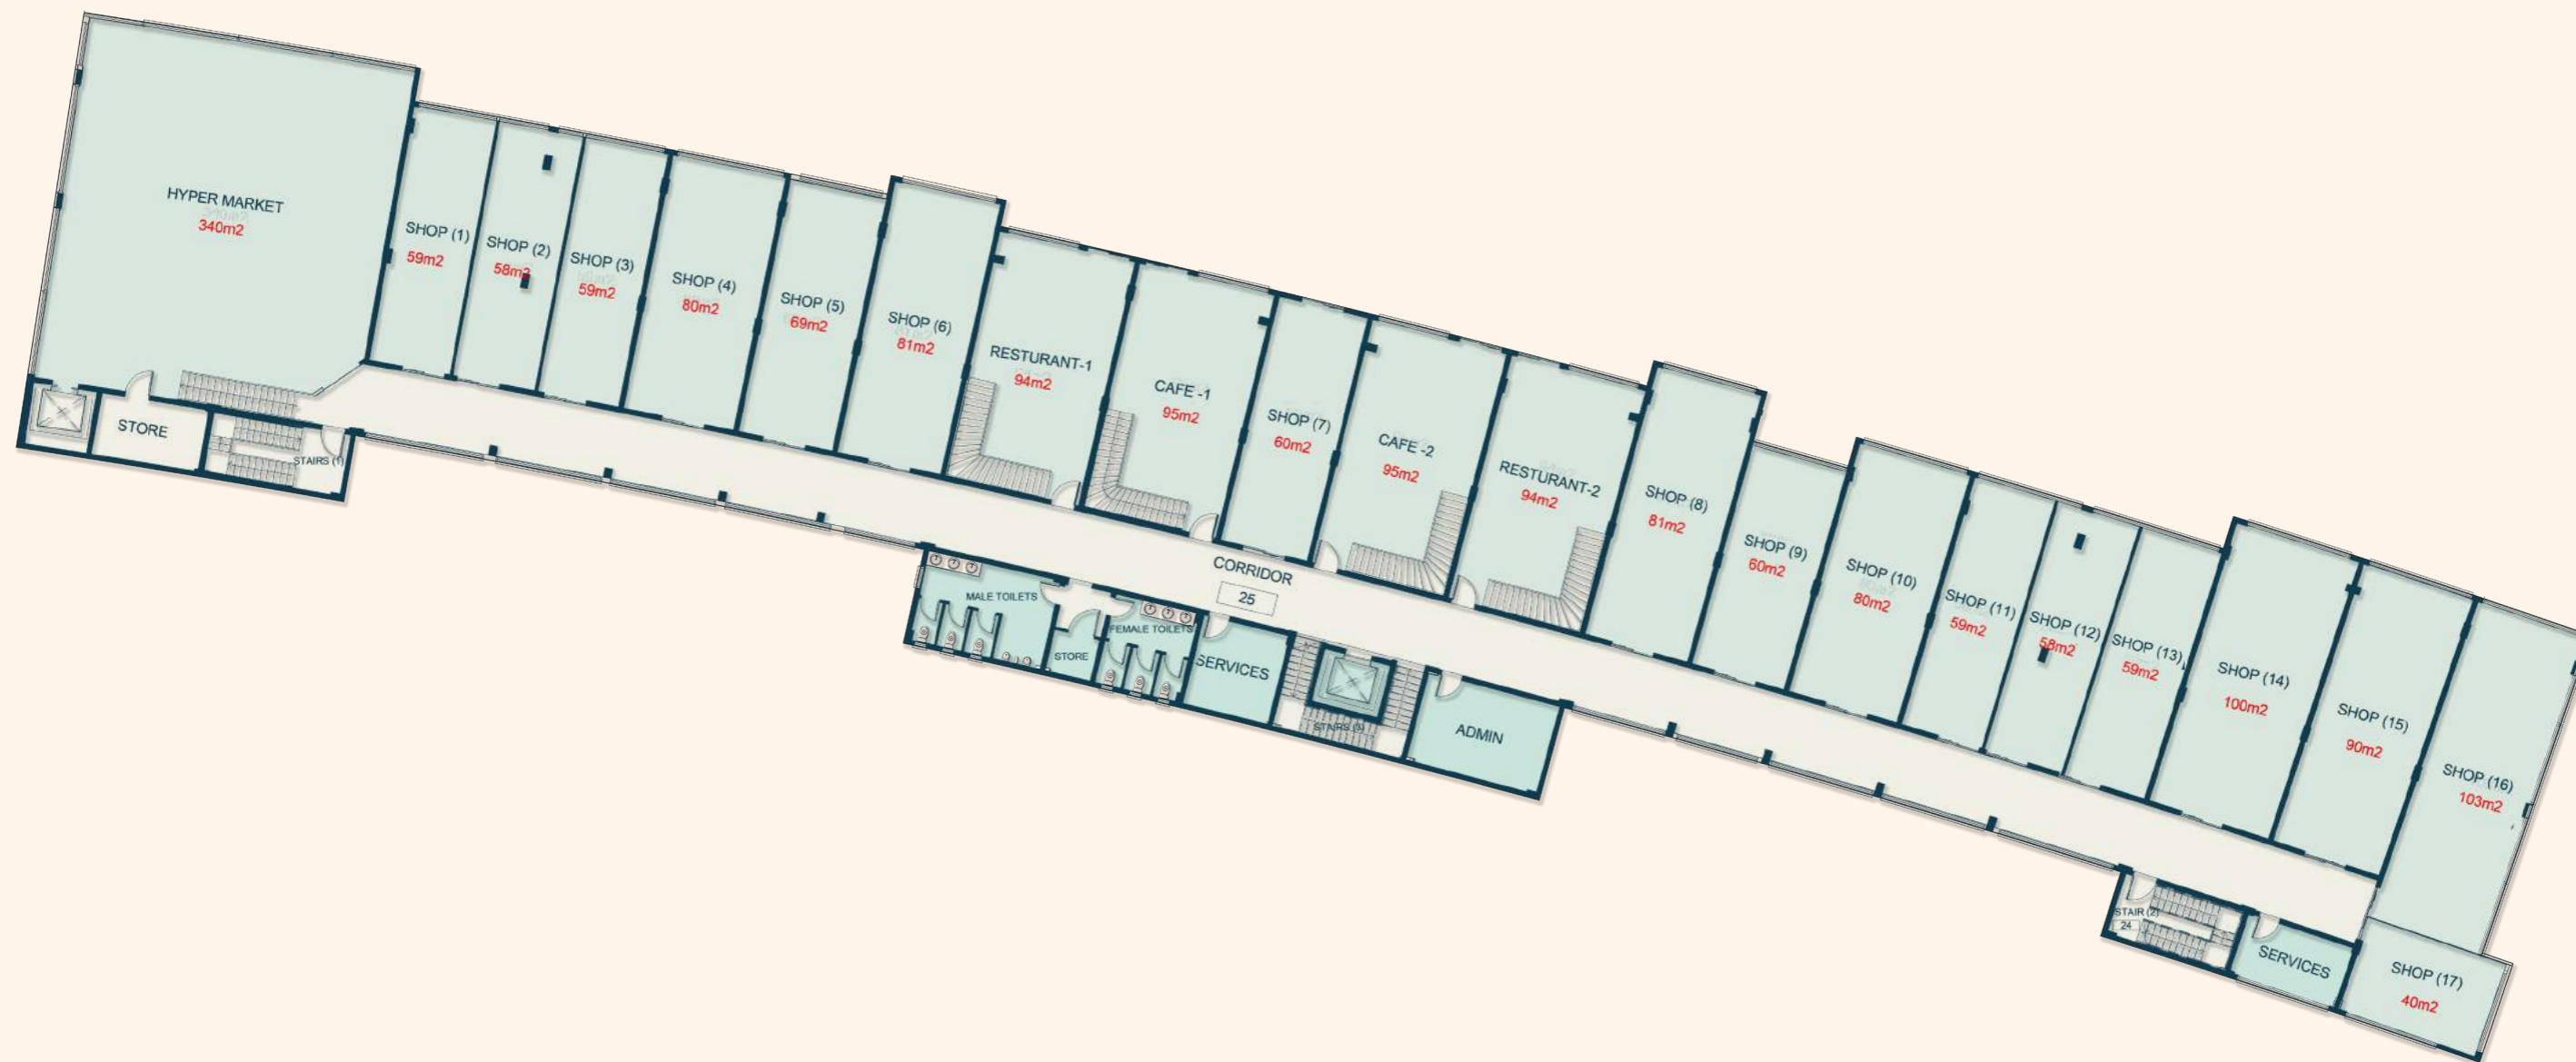

# TOWN GATE MALL (A) GROUND FLOOR PLAN

**TOWN GATE MALL (A)**  
**FIRST FLOOR PLAN**

**TOWN GATE MALL (A)  
SECOND FLOOR PLAN**

A decorative horizontal band with a repeating floral and vine pattern in a light beige color, centered on the page.