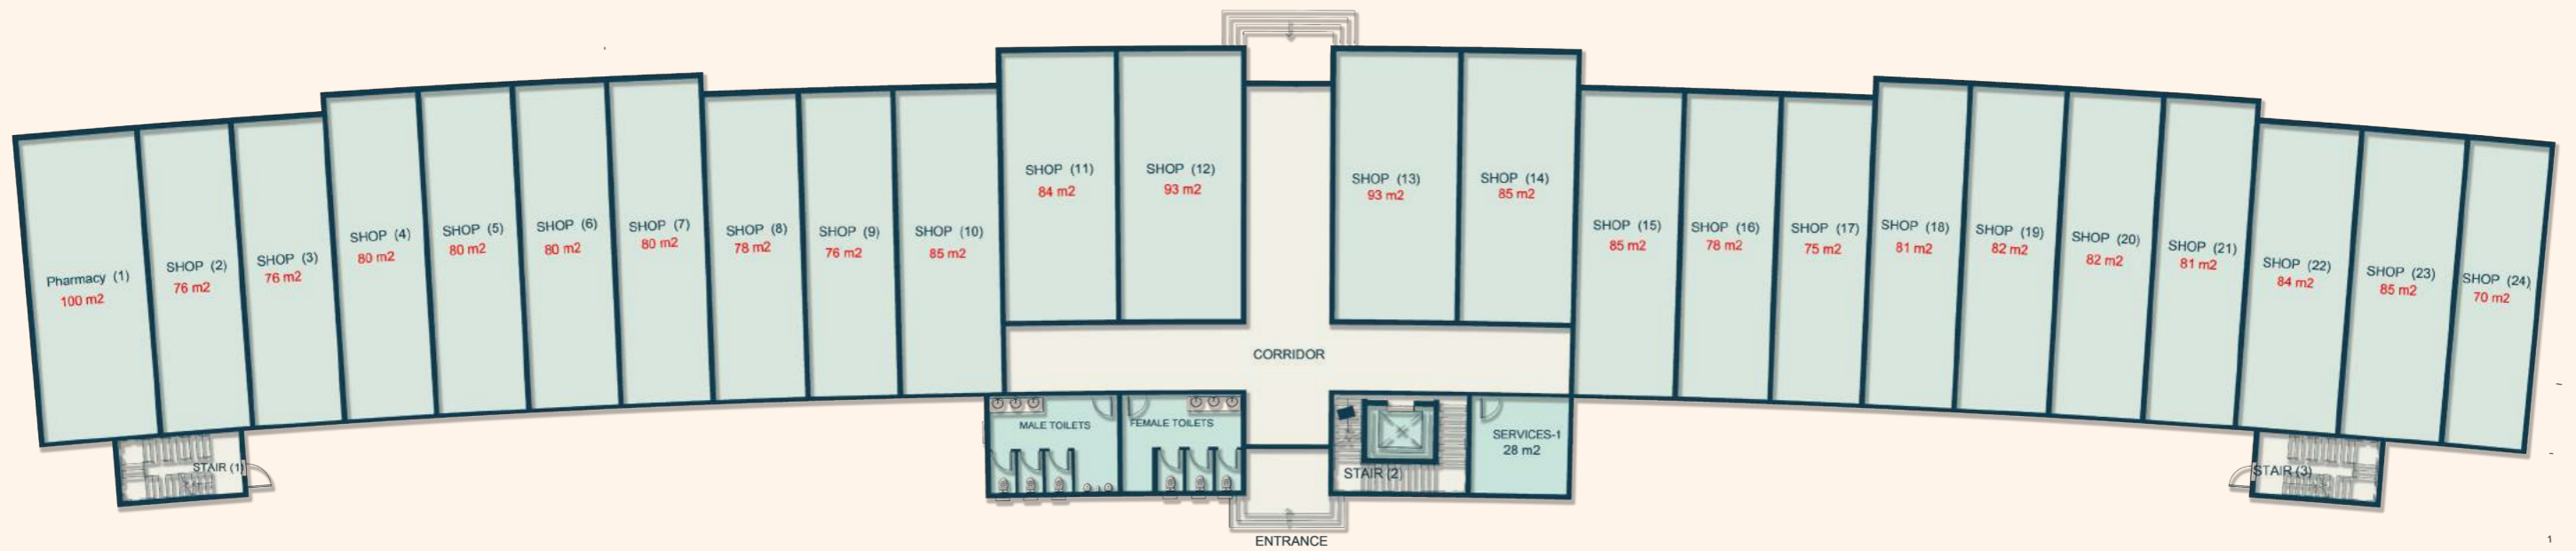

# TOWN GATE MALL (B) GROUND FLOOR PLAN

**TOWN GATE MALL (B)  
FIRST FLOOR PLAN**