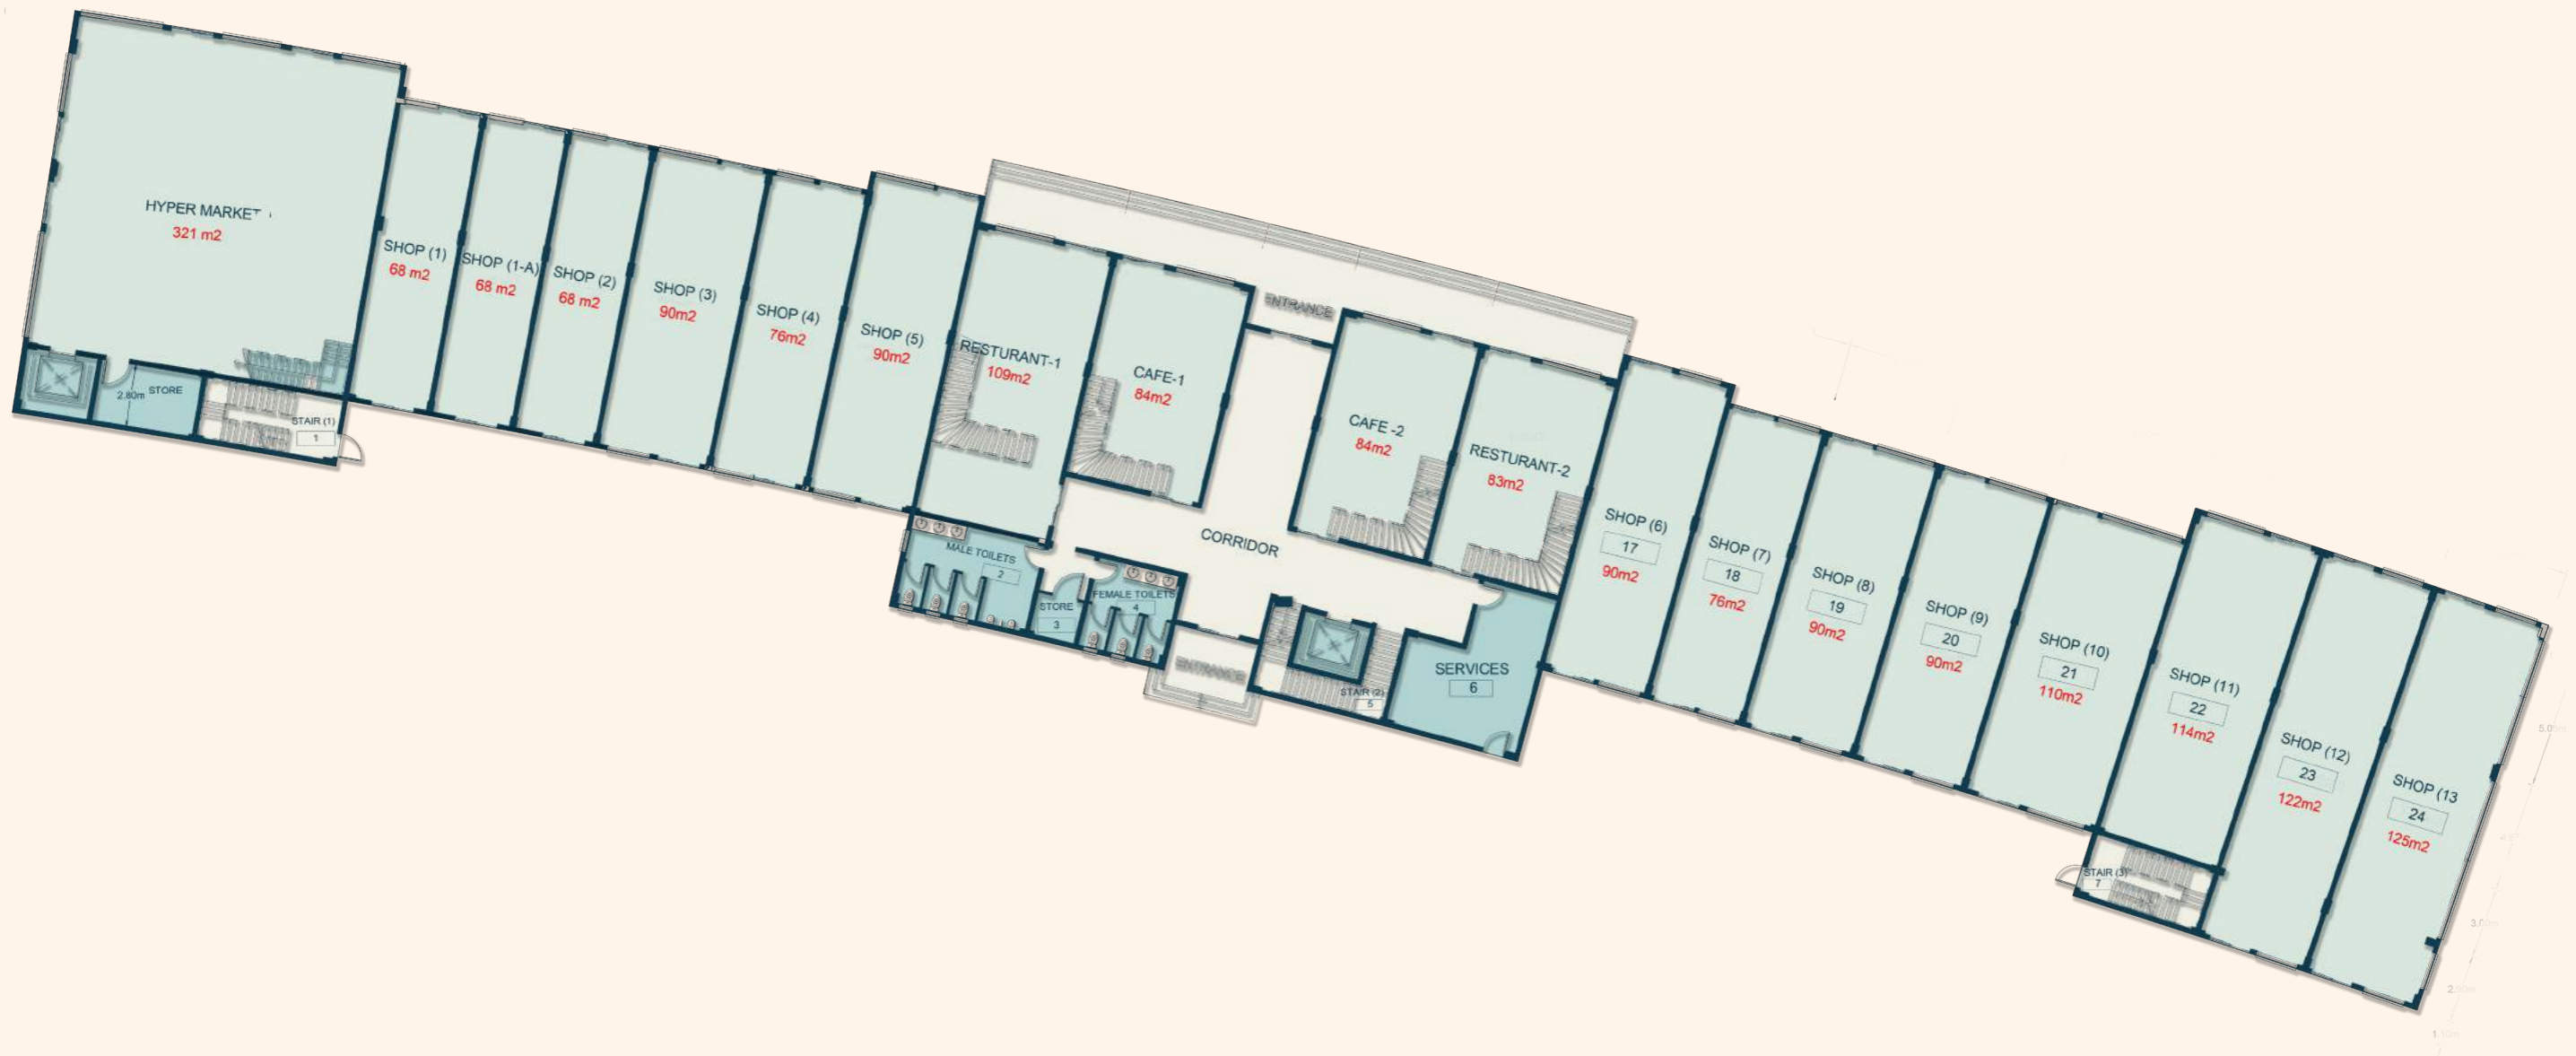

# TOWN GATE MALL (A) GROUND FLOOR PLAN

**TOWN GATE MALL (A)**  
**FIRST FLOOR PLAN**

**TOWN GATE MALL (A)  
SECOND FLOOR PLAN**

A decorative horizontal band with a repeating floral and vine pattern in a light beige color, centered on the page.